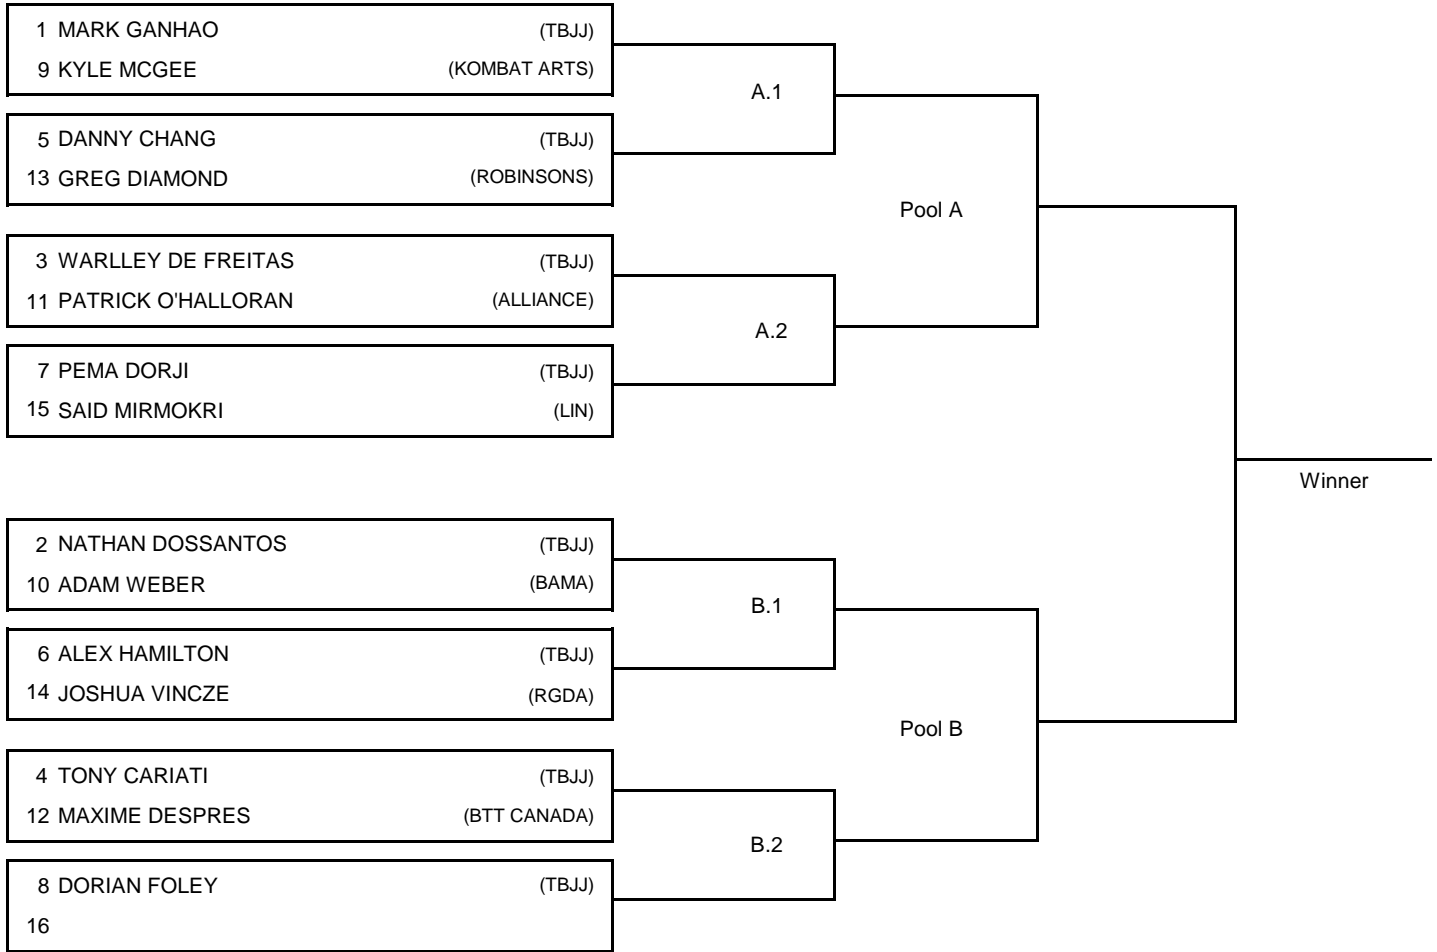

2010 Toronto Jiu Jitsu Classic

Downsview Park, 07 Aug 2010

#15 Competitors

Category:

ADULT MALE WHITE MIDDLE

1. _____
2. _____
3. _____
3. _____
5. _____
5. _____

In charge:

Name: _____