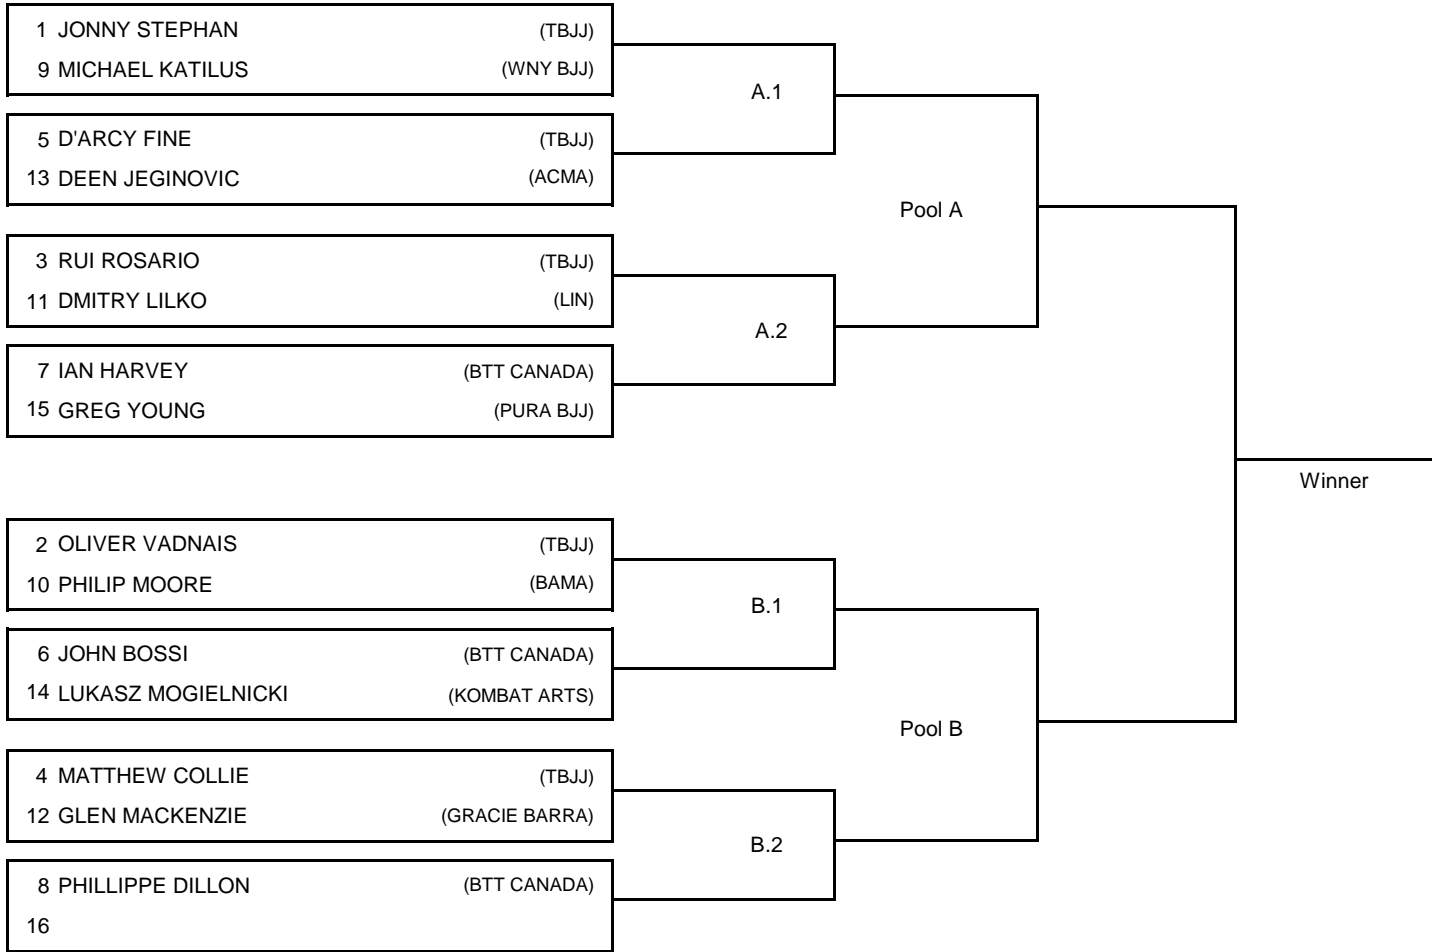

2010 Toronto Jiu Jitsu Classic

Downsview Park, 07 Aug 2010

#15 Competitors

Category:

ADULT MALE BLUE MIDDLE

- 1. _____
- 2. _____
- 3. _____
- 3. _____
- 5. _____
- 5. _____

In charge:

Name: _____